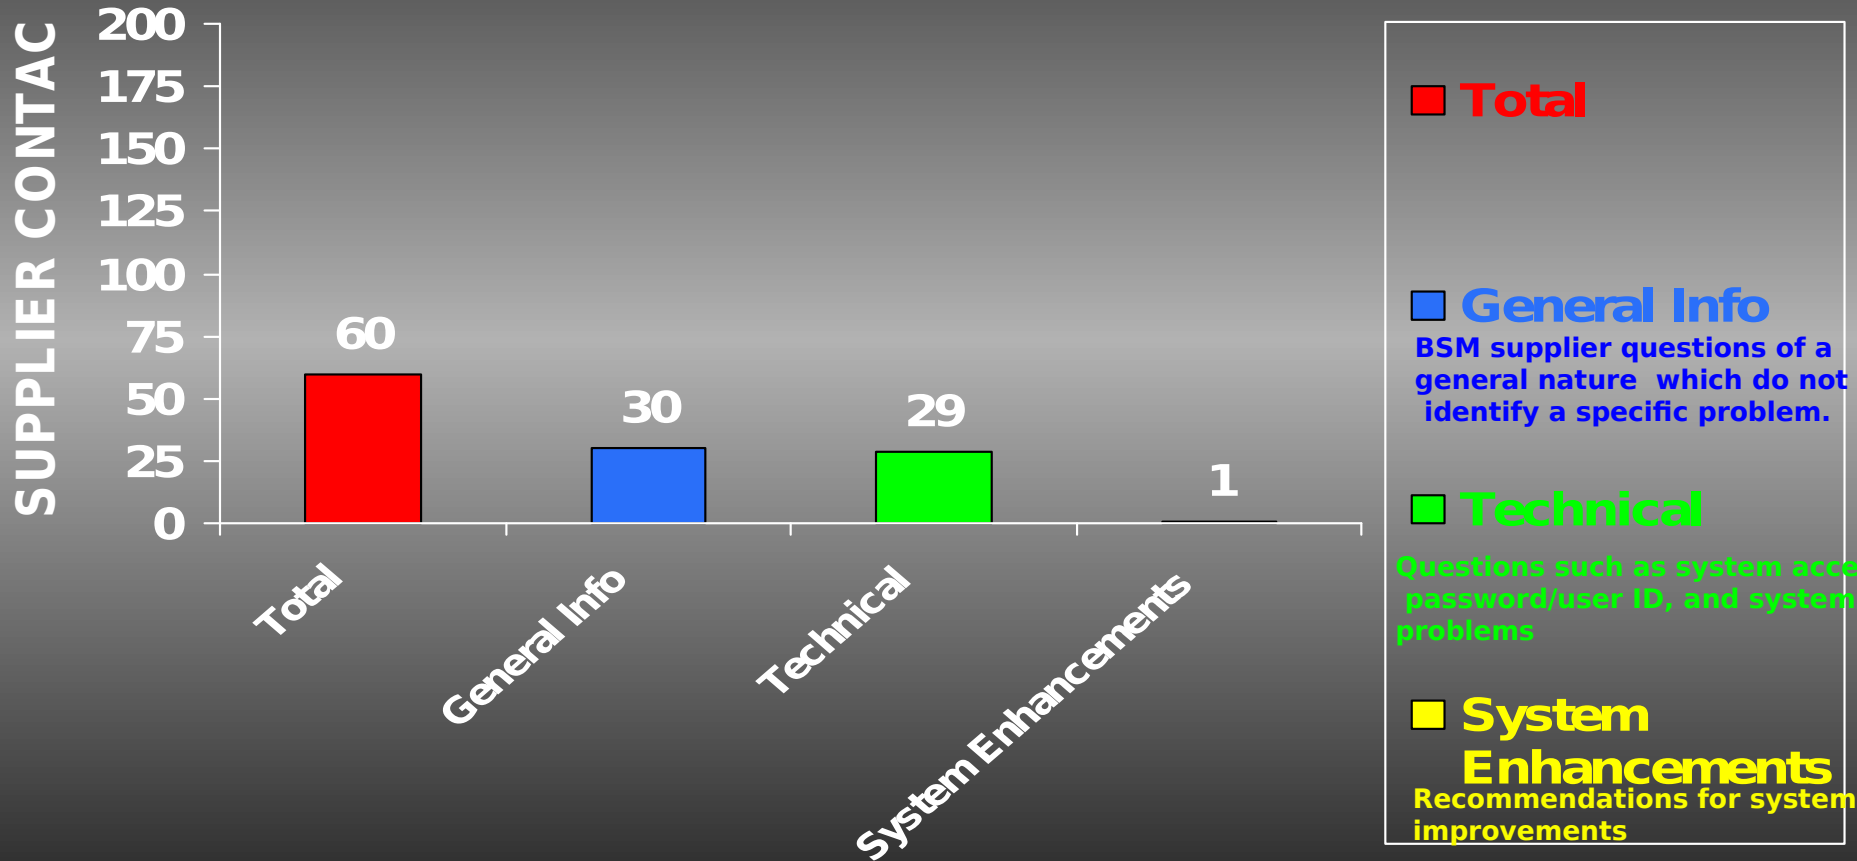

SRweb RELATED CONTACTS

As of 27 MAR 03

SRweb RELATED CONTACTS

WEEK OF 21-27 MAR 03

SRweb ISSUES

Average Resolution Time
WEEK OF 21-26 MAR 03

GOAL: LESS THAN 48 HOURS

SRweb ISSUES

Average Resolution Time (Trend)

GOAL: LESS THAN 48 HOURS